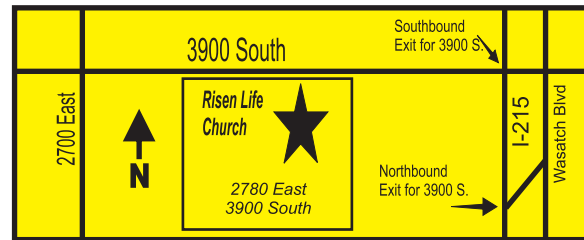

ontrackguitar.com

- ★ Friday, May 15: evening - 6:30 PM - Concert #1 Featuring our "AMP'D" Bands, Contests and Give Aways.
- ★ Saturday, May 16: all day 10:00 AM - 5:30 PM - Individual and "Festival" Group Performances of Guitar and Drum Students. Four Jam Sessions starting at 10:00, 12:00, 2:00, 4:00. Give Aways every session.
- ★ Saturday, May 16: evening - 6:00 pm - Concert #2 Featuring our "AMP'D" Bands, Give Aways and Contests.

I was invited by

On Track Music 801-272-7917

On Track Music 801-272-7917

On Track Music 801-272-7917