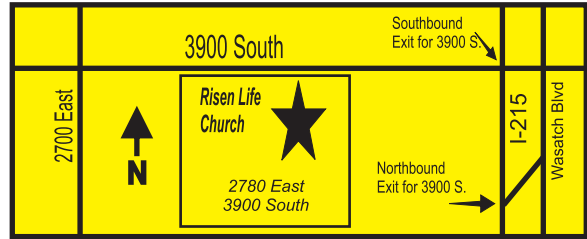

On Track Music and Groove Dr's present Student Fest 2026

★ Student Concerts ★ Individual Performances ★ Great Gear Give Away

Give-Aways for Students & Guests!

Must be Present to Win!!!
Friday and Saturday May 15th & 16th
at **Risen Life Auditorium (2780 E. 3900 S.)**

This ticket good for one free drawing ticket for bearer and unlimited number of guests.
The name of the person who you were invited by must be listed on this ticket.

Risen Life Church Auditorium (2780 E. 3900 S.).

ontrackguitar.com

- ★ Friday, May 15: evening - 6:30 PM - Concert #1 Featuring our "AMP'D" Bands, Contests and Give Aways.
- ★ Saturday, May 16: all day 10:00 AM - 5:30 PM - Individual and "Festival" Group Performances of Guitar and Drum Students. Four Jam Sessions starting at 10:00, 12:00, 2:00, 4:00. Give Aways every session.
- ★ Saturday, May 16: evening - 6:00 pm - Concert #2 Featuring our "AMP'D" Bands, Give Aways and Contests.

I was invited by

On Track Music and Groove Dr's present Student Fest 2026

★ Student Concerts ★ Individual Performances ★ Great Gear Give Away

Give-Aways for Students & Guests!

Must be Present to Win!!!
Friday and Saturday May 15th & 16th
at **Risen Life Auditorium (2780 E. 3900 S.)**

This ticket good for one free drawing ticket for bearer and unlimited number of guests.
The name of the person who you were invited by must be listed on this ticket.

Risen Life Church Auditorium (2780 E. 3900 S.).