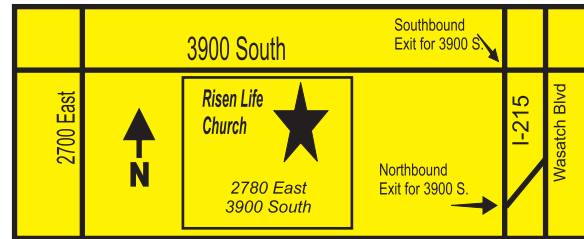

ontrackguitar.com

- ★ Friday, May 15: evening - 6:30 PM - Concert #1 Featuring our "AMP'D" Bands, Contests and Give Aways.
- ★ Saturday, May 16: all day 10:00 AM - 5:30 PM - Individual and "Festival" Group Performances of Guitar and Drum Students. Four Jam Sessions starting at 10:00, 12:00, 2:00, 4:00. Give Aways every session.
- ★ Saturday, May 16: evening - 6:00 pm - Concert #2 Featuring our "AMP'D" Bands, Give Aways and Contests.

I was invited by

On Track Music and Groove Dr's present Student Fest 2026

★ Student Concerts ★ Individual Performances ★ Great Gear Give Away

Give-Aways for Students & Guests!

Must be Present to Win!!!
Friday and Saturday May 15th & 16th
at **Risen Life Auditorium (2780 E. 3900 S.)**

This ticket good for one free drawing ticket for bearer and unlimited number of guests.
The name of the person who you were invited by must be listed on this ticket.

Risen Life Church Auditorium (2780 E. 3900 S.).