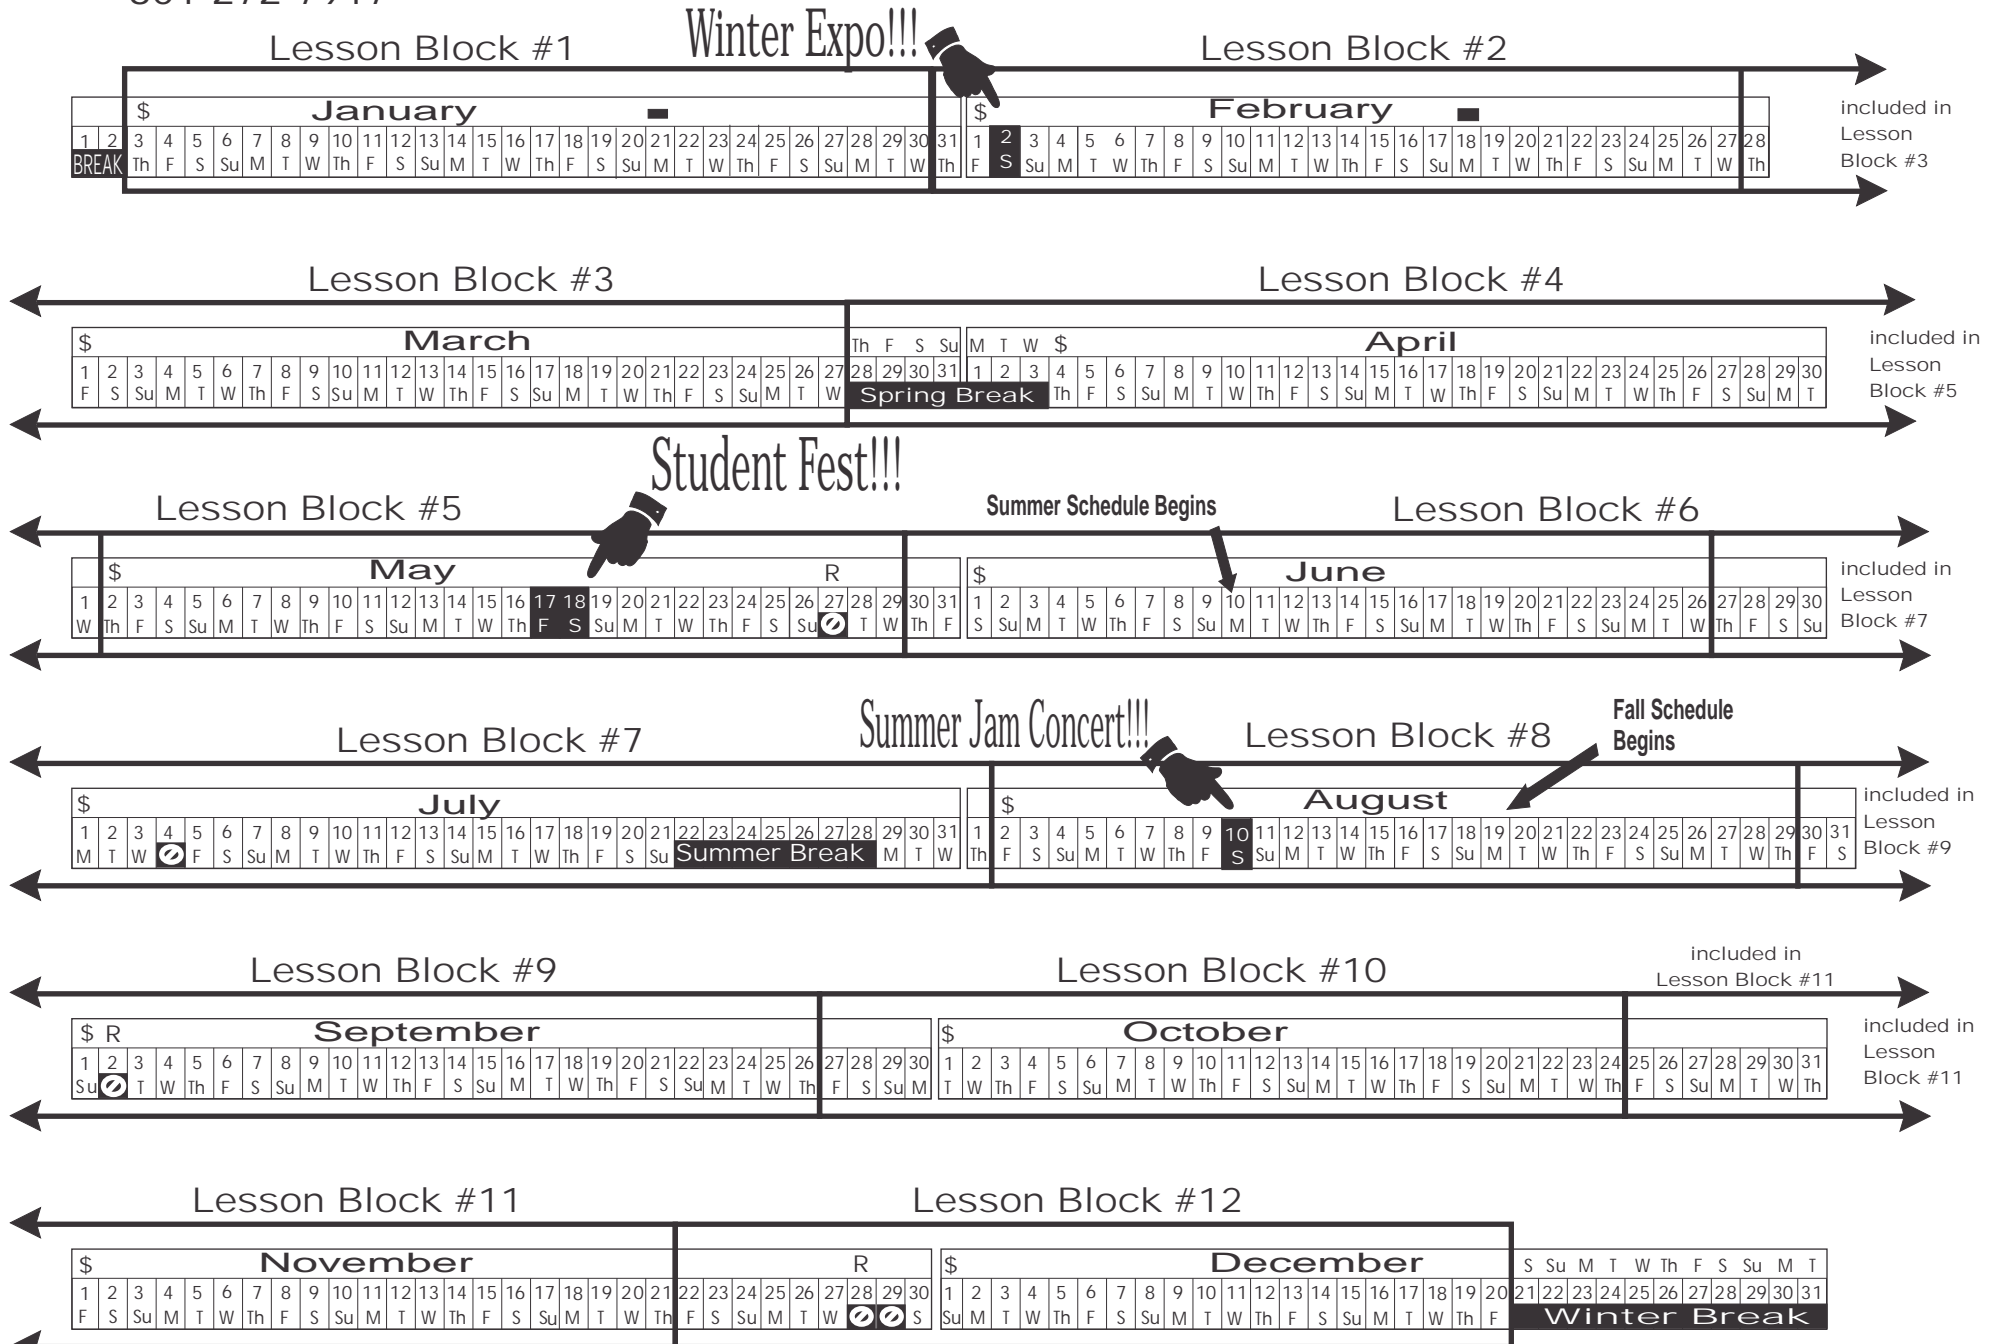

On Track Music
801-272-7917

12 lesson blocks for 2013

\$ = Tuition Due ☹ = Holiday (no lesson)
R = Lesson must be rescheduled

NOTE: Each lesson block allows for four 'weekly' lessons or two 'bi-weekly' lessons. Dates indicated with 'R' must be rescheduled on alternative days.